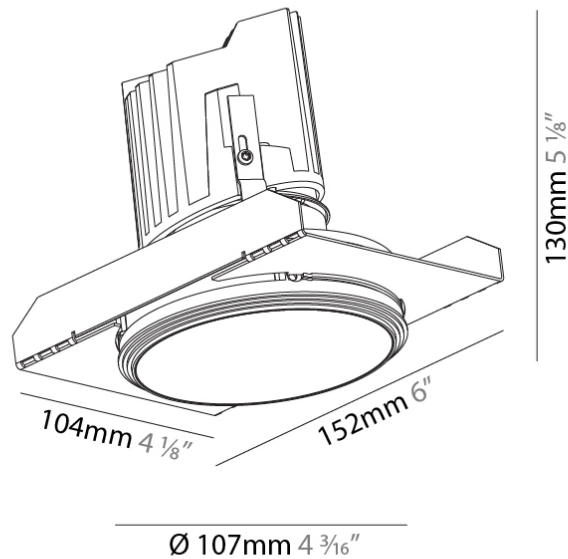

ELECTRICAL

Lamp Type: LED (Zhaga Standard)
Input Wattage (W): 13
Total Output Wattage (W): 11.8
Dimming: Tri-Mode (Non-Dimming and Phase Dimming (120Vac only) and 0-10V Dimming)
Driver Included: No
Driver Location: Recessed Housing
Driver Type: Constant Current - Universal
Driver Class: Class 2
Housing: See components
Input Voltage (V): 120 - 277
Constant Current (MA): 350

LED

Number of LEDs: 1
Color Temperature (°K): 2700 / 3000 / 3500 / 4000
Max. Delivered Lumen (lm): 876 / 909 / 955 / 974
Nominal Lumen (lm): 1304 / 1352 / 1421 / 1450
CRI: >90 CRI
Efficiency (%): 87.9 / 88.4 / 87.9
Lamp Life (hrs): 50000
Upon Request: RGB-W Tunable White Special Color Temperature Special LED

OPTICAL

Reflector°: 18 / 42 / 60
Optic°: Lens Pack - No Lens / Linear Spread Lens / Honeycomb / Spread Lens
Upon Request: Special Beam Angles

RATINGS AND CERTIFICATIONS

382, F 416-247-9319, www.zaneen.com

Created by Zaneen for use in the United States. This is a constant effort to supply the best product, we reserve the right to change specifications or materials without notice. The most recent specification sheets are found at zaneen.com

IP rating: IP20