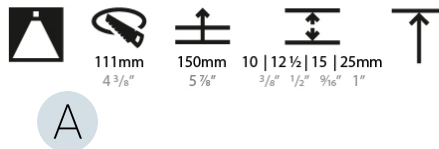

ELECTRICAL

Lamp Type: LED (Zhaga Standard)
Input Wattage (W): 13
Total Output Wattage (W): 11.8
Dimming: Tri-Mode (Non-Dimming and Phase Dimming (120Vac only) and 0-10V Dimming)
Driver Included: No
Driver Location: Recessed Housing
Driver Type: Constant Current - Universal
Driver Class: Class 2
Housing: See components
Input Voltage (V): 120 - 277
Constant Current (MA): 350

LED

Number of LEDs: 1
Color Temperature (°K): 2700 / 3000 / 3500 / 4000
Max. Delivered Lumen (lm): 876 / 909 / 955 / 974
Nominal Lumen (lm): 1304 / 1352 / 1421 / 1450
CRI: >90 CRI
Efficiency (%): 87.9 / 88.4 / 87.9
Lamp Life (hrs): 50000
Upon Request: RGB-W Tunable White Special Color Temperature Special LED

OPTICAL

Reflector°: 18 / 42 / 60
Optic°: Lens Pack - No Lens / Linear Spread Lens / Honeycomb / Spread Lens
Upon Request: Special Beam Angles

RATINGS AND CERTIFICATIONS

382, F 416-247-9319, www.zaneen.com

Created by Zaneen for use in the United States. This is a constant effort to supply the best product, we reserve the right to change specifications or materials without notice. The most recent specification sheets are found at zaneen.com

IP rating: IP20